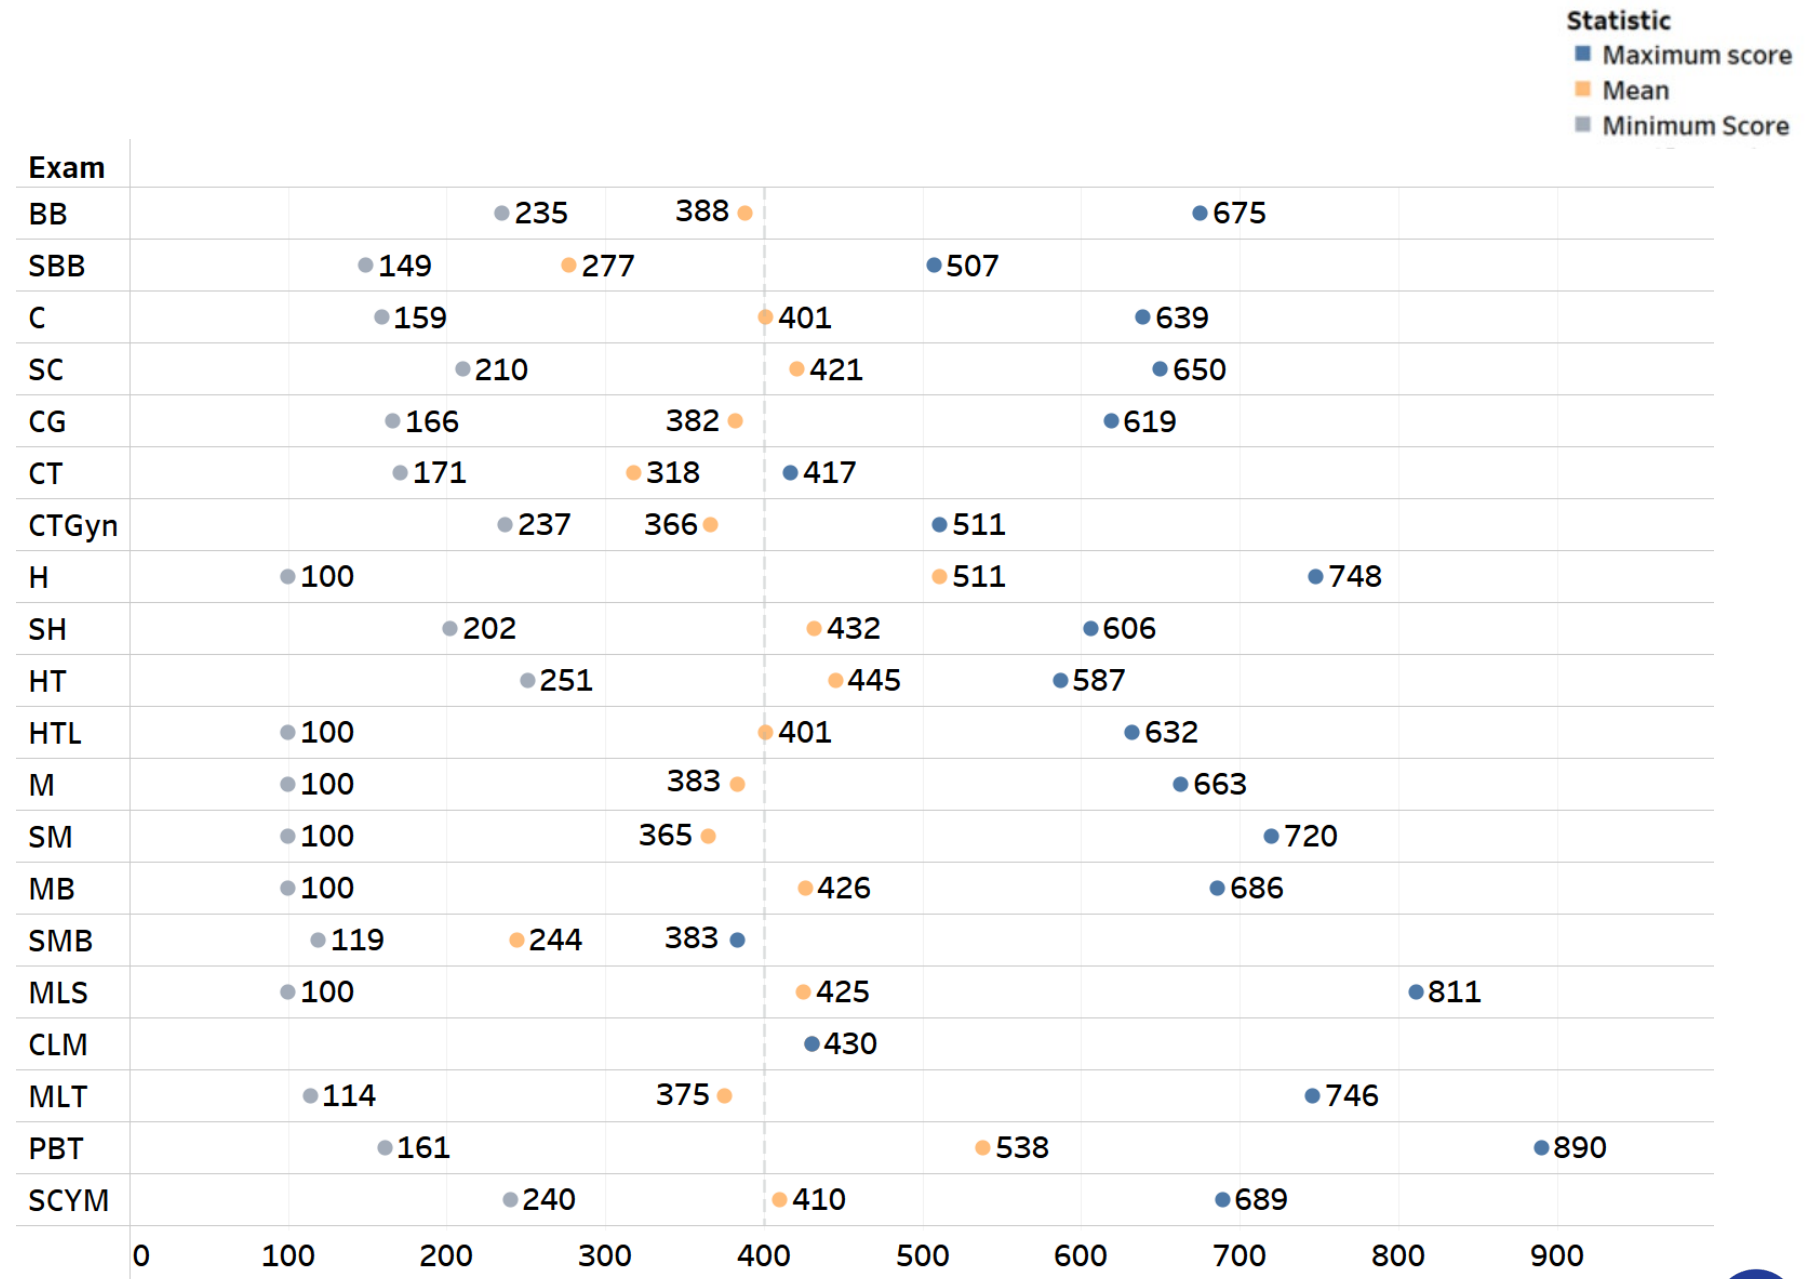

Range of Scores by ASCPⁱ BOC Certification Examinations, 2022

Pass Point = 400

*One examinee took the CLM exam

**No examinee took the SCT exam

Pass Rates for ASCPⁱ BOC Certification Examinations, 2022

*One examinee took the CLM exam

**No examinee took the SCT exam

Exam	Year of First Certified	Exams Given 2022	2022 Passes	Total Certified to Date
BB	2015	28	12	98
SBB	2015	20	3	21
C	2015	75	40	188
SC	2015	23	10	60
CG	2015	25	13	57
CT	2015	15	4	27
SCT	2015	0	0	1
CTGyn	2010	9	3	75
H	2014	38	26	174
SH	2015	24	15	63
HT	2015	10	6	44
HTL	2015	55	32	191
M	2015	128	63	252
SM	2015	50	19	67
MB	2007	151	95	519
SMB	2018	27	0	4
MLS	2006	5,350	2,909	17,676
CLM	2009	1	1	50
MLT	2006	168	72	778
PBT	2007	71	56	459
SCYM	2017	19	9	38
Total		6,287	3,388	20,842