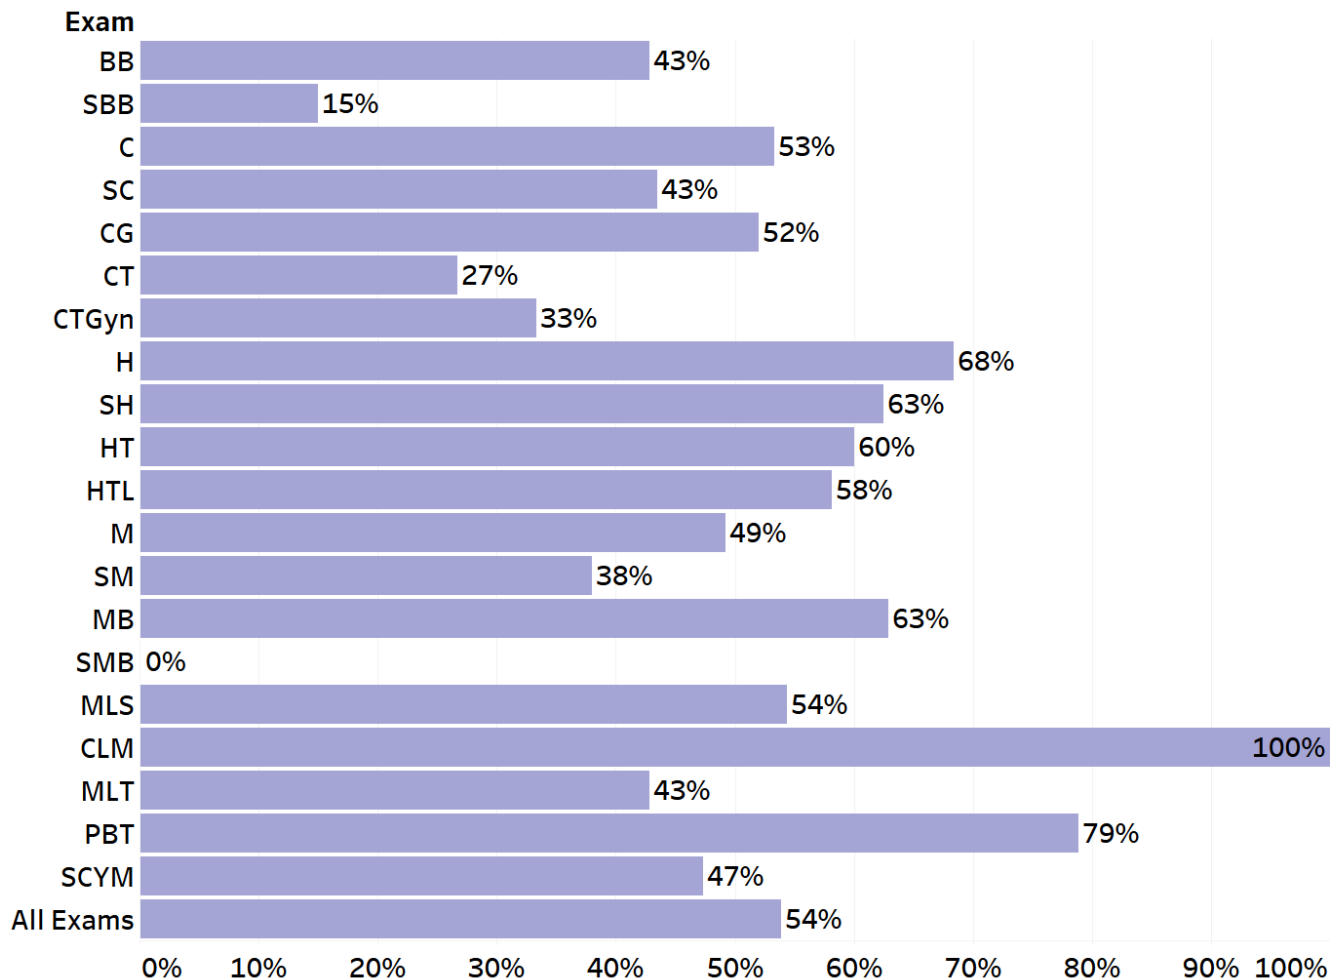

Range of Scores by ASCPⁱ BOC Certification Examinations, 2022

Pass Point = 400

*One examinee took the CLM exam

**No examinee took the SCT exam

Pass Rates for ASCPⁱ BOC Certification Examinations, 2022

*One examinee took the CLM exam

**No examinee took the SCT exam

Exam	Year of First Certified	Exams Given 2022	2022 Passes	Total Certified to Date
BB	2015	28	12	98
SBB	2015	20	3	21
C	2015	75	40	188
SC	2015	23	10	60
CG	2015	25	13	57
CT	2015	15	4	27
SCT	2015	0	0	1
CTGyn	2010	9	3	75
H	2014	38	26	174
SH	2015	24	15	63
HT	2015	10	6	44
HTL	2015	55	32	191
M	2015	128	63	252
SM	2015	50	19	67
MB	2007	151	95	519
SMB	2018	27	0	4
MLS	2006	5,350	2,909	17,676
CLM	2009	1	1	50
MLT	2006	168	72	778
PBT	2007	71	56	459
SCYM	2017	19	9	38
Total		6,287	3,388	20,842