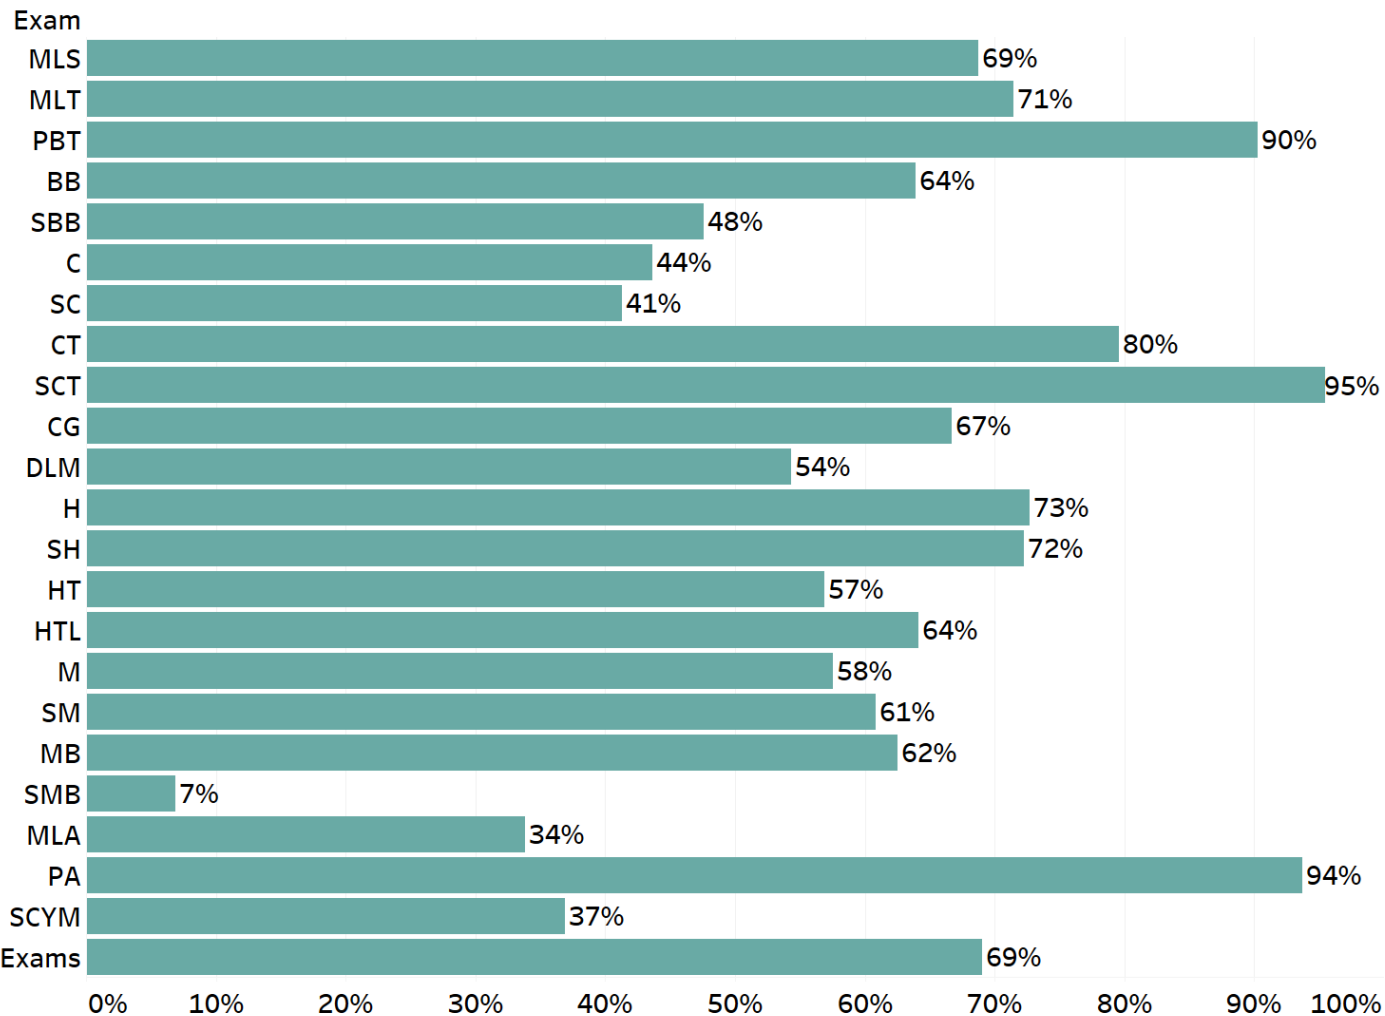

Range of Scores by ASCP BOC Certification Examinations, 2022

Pass Point = 400

Pass Rates for ASCP BOC Certification Examinations, 2022

Exam	Year of First Certified	Exams Given in 2022	2022 Passes	Total Certified to Date
MLS	1931	5,667	3,894	281,274
MLT	1969	2,902	2,074	108,324
PBT	1989	1,601	1,445	71,010
BB	1983	108	69	3,700
SBB	1954	185	88	6,160
C	1948	300	131	5,889
SC	1954	46	19	1,905
CT	1957	137	109	16,584
SCT	1959	22	21	760
CG	2009	174	116	4,818
DLM	1989	35	19	1,154
H	1971	99	72	4,109
SH	1968	54	39	2,875
HT	1948	631	359	27,092
HTL	1980	485	311	5,886
M	1948	318	183	7,145
SM	1953	69	42	3,400
MB	2003	1,301	813	7,184
SMB	2018	87	6	25
MLA	2016	68	23	228
PA	2005	191	179	3,037
SCYM	2017	65	24	1,058
Total		14,545	10,036	589,579