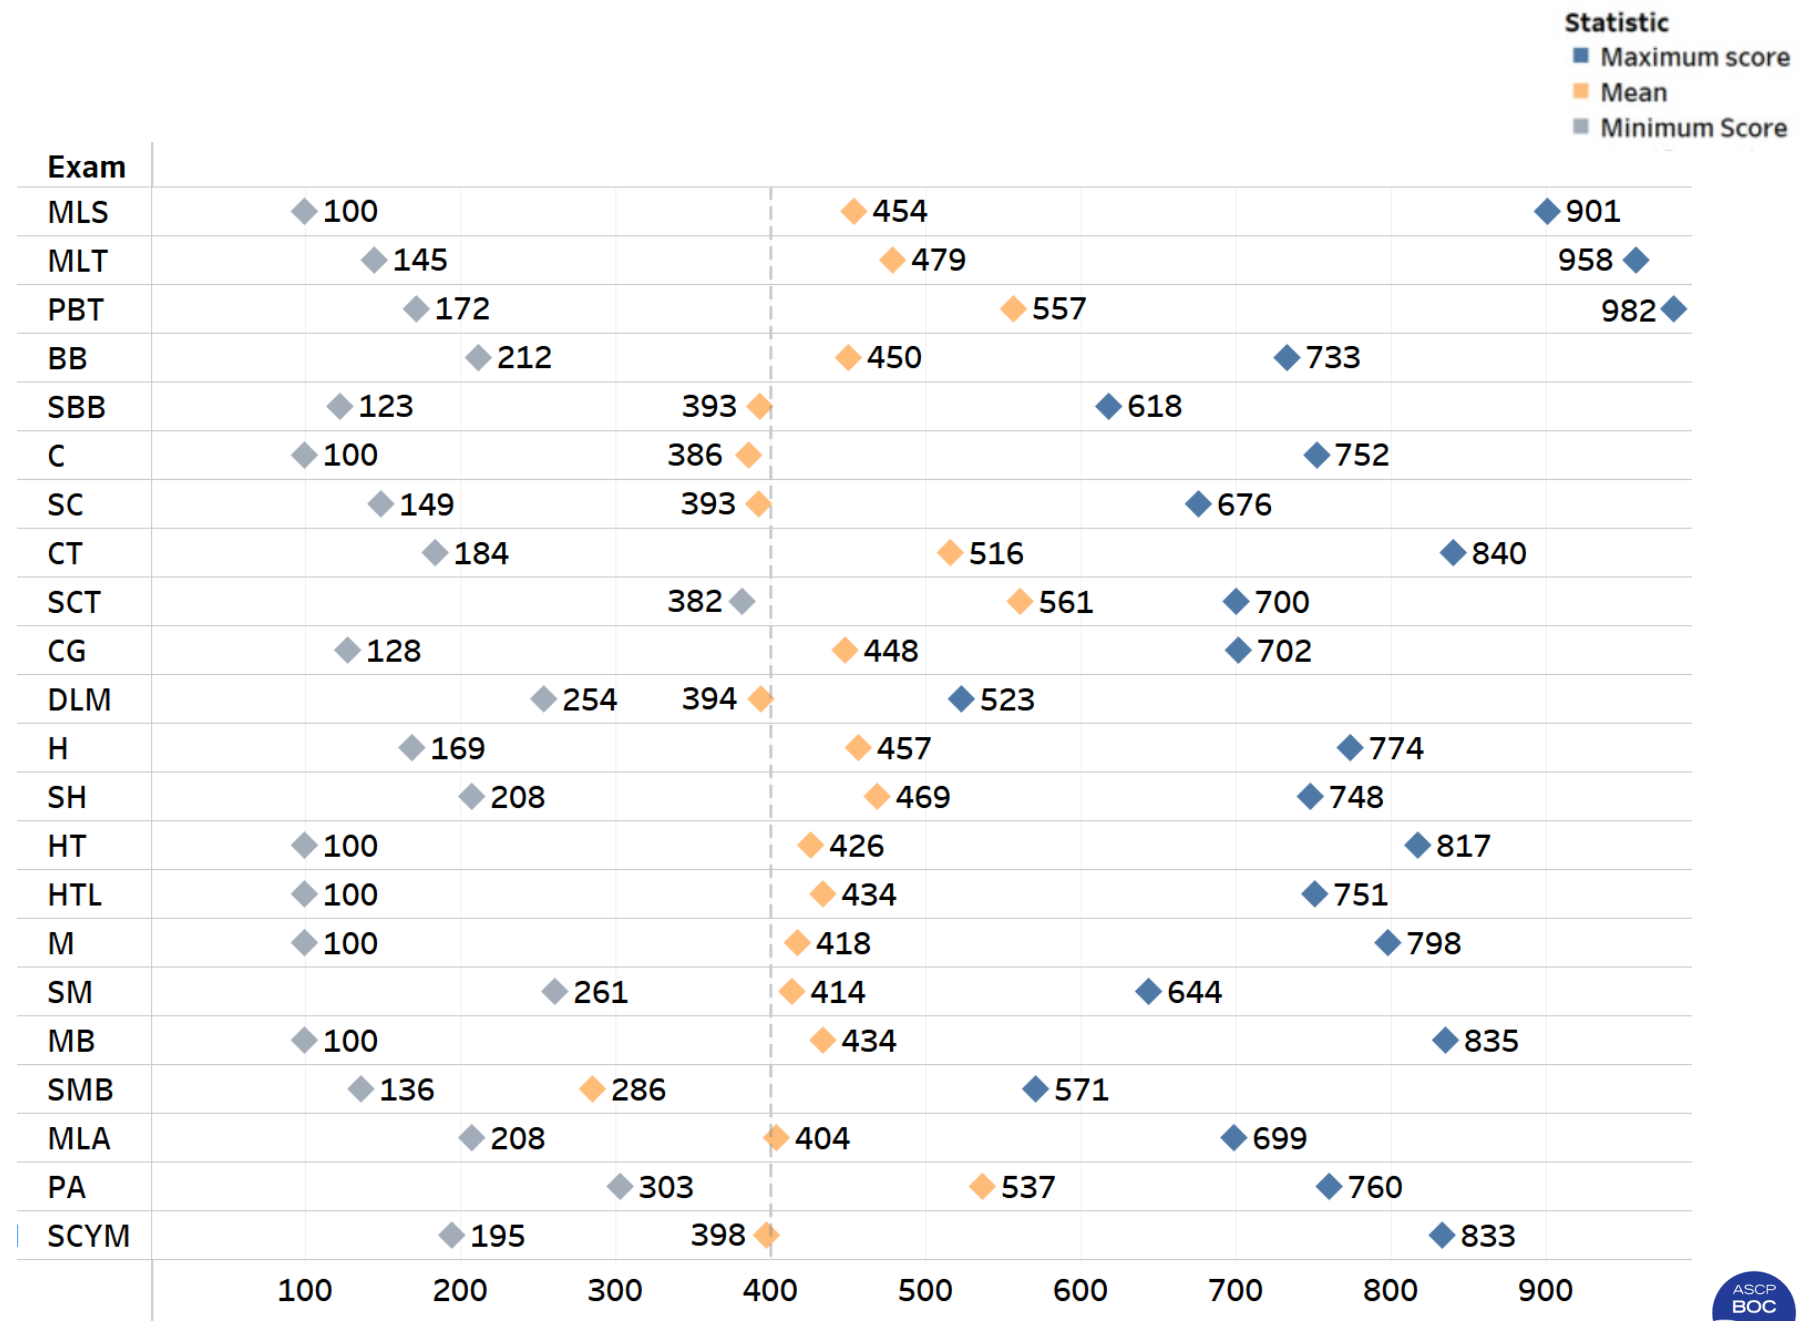

Range of Scores by ASCP BOC Certification Examinations, 2022

Pass Point = 400

Pass Rates for ASCP BOC Certification Examinations, 2022

Exam	Year of First Certified	Exams Given in 2022	2022 Passes	Total Certified to Date
MLS	1931	5,667	3,894	281,274
MLT	1969	2,902	2,074	108,324
PBT	1989	1,601	1,445	71,010
BB	1983	108	69	3,700
SBB	1954	185	88	6,160
C	1948	300	131	5,889
SC	1954	46	19	1,905
CT	1957	137	109	16,584
SCT	1959	22	21	760
CG	2009	174	116	4,818
DLM	1989	35	19	1,154
H	1971	99	72	4,109
SH	1968	54	39	2,875
HT	1948	631	359	27,092
HTL	1980	485	311	5,886
M	1948	318	183	7,145
SM	1953	69	42	3,400
MB	2003	1,301	813	7,184
SMB	2018	87	6	25
MLA	2016	68	23	228
PA	2005	191	179	3,037
SCYM	2017	65	24	1,058
Total		14,545	10,036	589,579

*The Total Certified to Date sum includes AT, CLA, HP, I, NM, SI, SLS, SV and certifications transferred from NCA

NAACLS, CAAHEP, ABHES Accredited Programs First Time Pass Rates, 2022

*No examinees came through NAACLS-accredited MLA programs in 2022