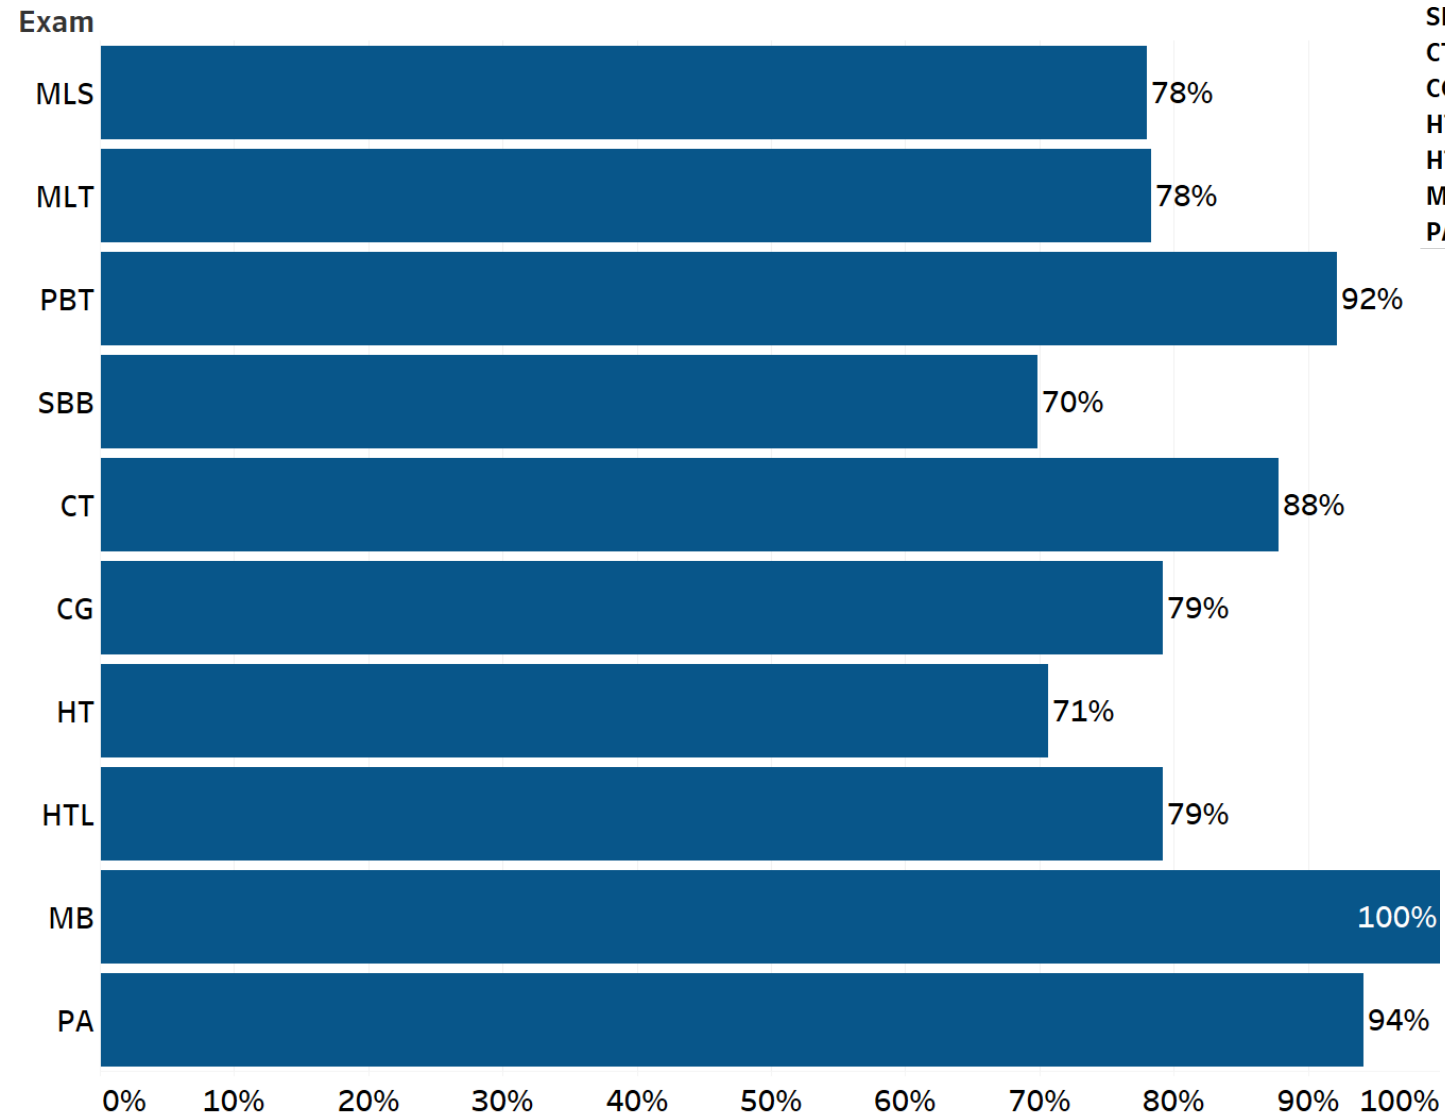

NAACLS, CAAHEP, ABHES Accredited Programs First Time Pass Rates, 2022

*No examinees came through NAACLS-accredited MLA programs in 2022